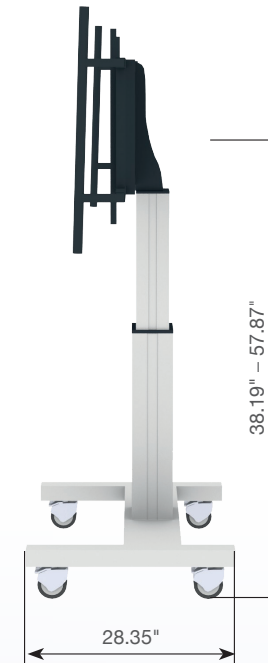

Designed for Microsoft® Surface Hub 84"

Ergonomic handles for increased mobility and protection in transport