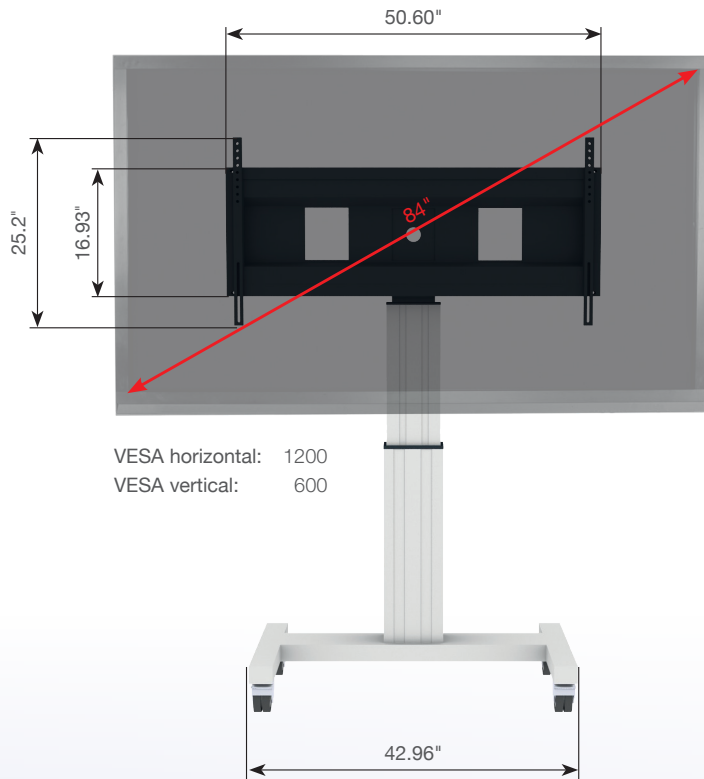

Designed for Microsoft® Surface Hub 84"

Ergonomic handles for increased mobility and protection in transport