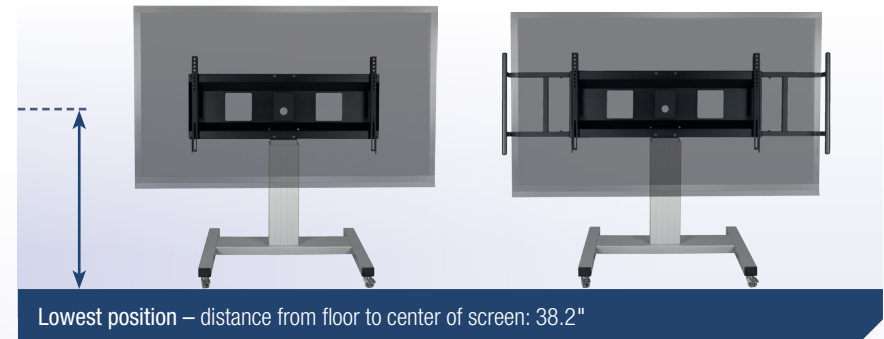

Designed for  Microsoft® Surface Hub 84"

Image is simulated.

 Microsoft® Surface Hub 84"
not included.

Features:

- Sturdy mobile base with heavy-duty 2" casters.
- Weight load capacity 150 kg / 330 lbs
- Stylish aluminum center column with integrated actuator providing height adjustment.
- Frame with integrated cable management for  Microsoft® Surface Hub 84".
- Brackets to attach  Microsoft® Surface Hub 84" to frame. Tooling & hardware included.
- Base finished in silver gloss powder coating, frame finished in black powder coating center column anodized aluminum.

ScreenCartElecTric Aluminum mobile stand

The ConenMounts **ScreenCartElecTric Aluminum** is a mobile, motorized height adjustable solution made interactive via attached  Microsoft® Surface Hub 84" interactive flat panel display. The **ScreenCartElecTric Aluminum** is height adjustable for user's comfort.  Microsoft® Surface Hub 84" can be moved smoothly from the lowest to the highest position or in any required mid-point position.

Retracted the **ScreenCartElecTric Aluminum** fits through a standard doorway with the  Microsoft® Surface Hub 84" still connected. Heavy-duty metal castors allow for the unit to be easily moved to different locations. Its unique features and the flexibility in both use and deployment make the **ScreenCartElecTric Aluminum** a compelling group collaboration solution for promoting higher levels of engagement throughout the group, whether in class rooms or in business environment.