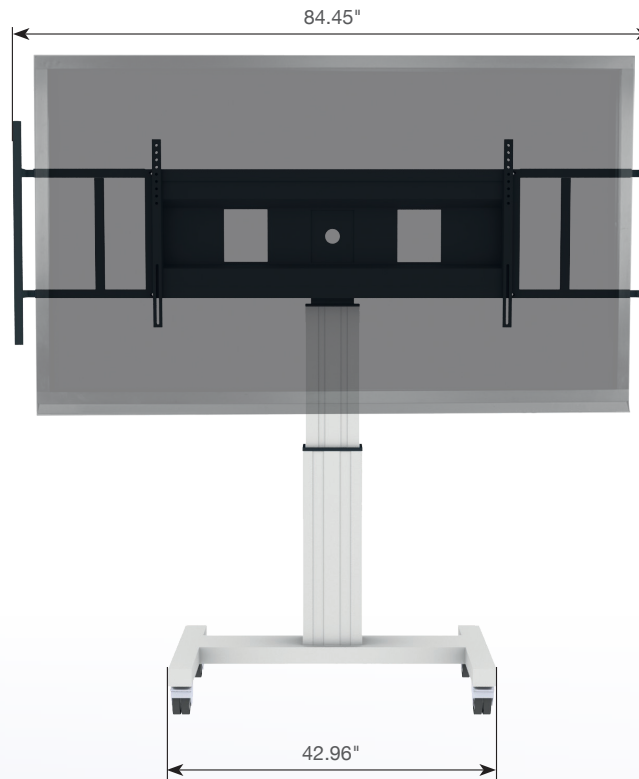

Designed for  Microsoft® Surface Hub 84"

Image is simulated.

 Microsoft® Surface Hub 84"
not included.

Features:

- Sturdy mobile base with heavy-duty 2" casters.
- Weight load capacity 150 kg / 330 lbs
- Stylish aluminum center column with integrated actuator providing height adjustment.
- Frame with integrated cable management for  Microsoft® Surface Hub 84".
- Brackets to attach  Microsoft® Surface Hub 84" to frame. Tooling & hardware included.
- Base finished in silver gloss powder coating, frame finished in black powder coating center column anodized aluminum.

ScreenCartElecTric Aluminum mobile stand

The ConenMounts **ScreenCartElecTric Aluminum** is a mobile, motorized height adjustable solution made interactive via attached  Microsoft® Surface Hub 84" interactive flat panel display. The **ScreenCartElecTric Aluminum** is height adjustable for user's comfort.  Microsoft® Surface Hub 84" can be moved smoothly from the lowest to the highest position or in any required mid-point position.

Retracted the **ScreenCartElecTric Aluminum** fits through a standard doorway with the  Microsoft® Surface Hub 84" still connected. Heavy-duty metal castors allow for the unit to be easily moved to different locations. Its unique features and the flexibility in both use and deployment make the **ScreenCartElecTric Aluminum** a compelling group collaboration solution for promoting higher levels of engagement throughout the group, whether in class rooms or in business environment.

Designed for  Microsoft® Surface Hub 84"

Ergonomic handles for increased mobility and protection in transport

CONEN® mounts

www.conenmounts.com

Distributed by:
Stirling Communications Supply
29 Poplar Drive
Stirling, NJ 07980