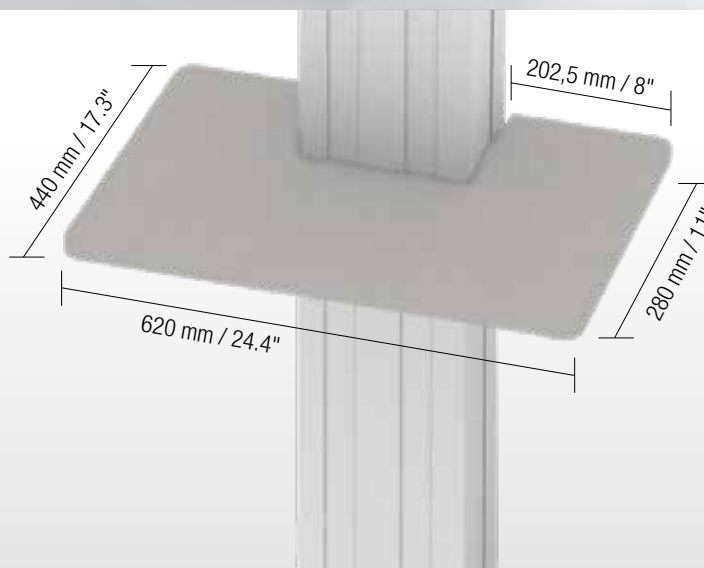

PRODUCT FEATURES

- ◆ Front shelf to be mounted at the column
- ◆ Dimension, W/D: 620 x 440 mm / 24.4 x 17.3"
- ◆ Incl. 2 holders for mounting at the column
- ◆ Solid grade laminate in grey

FINISHES

SOLID GRADE LAMINATE

Grey

DIMENSIONS

PACKING UNITS

Item no.	Description	Packing dimensions (mm / ")	Net weight (kg / lbs)	Gross weight (kg / lbs)
FSH-..	Front shelf	670 x 490 x 110 / 26.4 x 19.3 x 4.3	6 / 13.2	8 / 17.6
Total weight			6 / 13.2	8 / 17.6