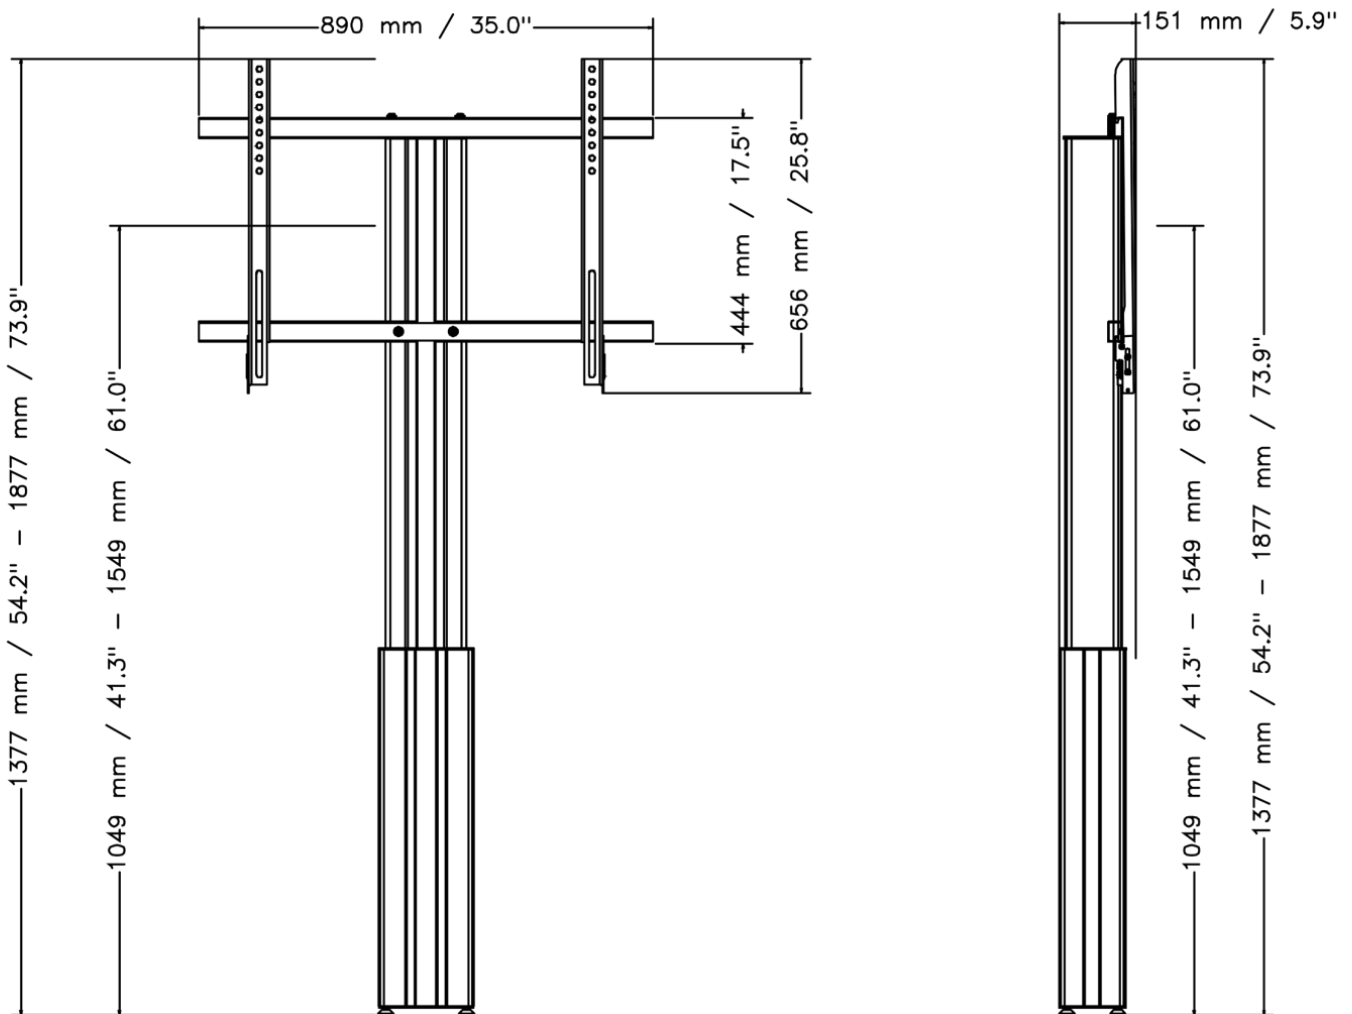

Item number	CCELW-AF	
Vesa horizontal / Vesa vertical	200 mm - 800 mm / 200 mm - 600 mm	
Frame for all	42" - 86"	
Center to floor distance	1049 mm - 1549 mm	41.3" - 61"
Load capacity	136 kg	299.8 lbs
Width / Height / Depth	890 mm / 1377 mm - 1877 mm / 151 mm	35" / 54.2" - 73.9" / 5.9"
Weight	23,2 kg	51.1 lbs
Warranty	5 years warranty	
UL certificate	UL Listed	
Frame color	RAL 9005 deep black	
Column color	Natural anodized	
Packages	Package dimensions WxHxD	Package weight
Box 1	1350 x 230 x 210 mm / 53.1 x 9.1 x 8.3"	27 kg / 59.5 lbs

DIMENSIONS

in mm / inch

Stirling Communications Supply Co.
www.stirlingcomm.com & www.conenUSA.com
29 Poplar Drive, Stirling, NJ 07980
Tel: 908-604-9360
Fax: 908-647-4904
For orders please email sales@stirlingcomm.com