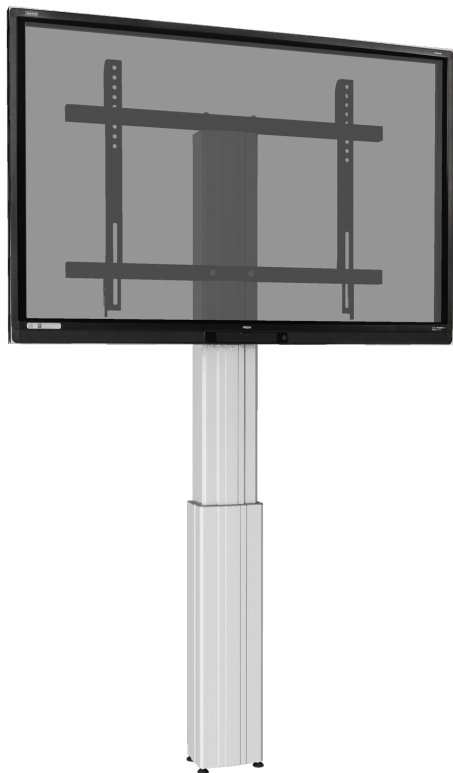

HEIGHT ADJUSTABLE MONITOR AND TV WALL MOUNT, LITE SERIES WITH 50 CM OF VERTICAL TRAVEL

COLUMN NATURAL ANODISED

PRODUCT

Height adjustable TV & monitor wall mount for 42"-86" (interactive) touch screen monitors.

The CCELW-AF is designed for touch screen monitors up to 86". The units feature a monitor mount with "pull & release" locking brackets for quick and easy mounting of the monitor.

The CCELW-AF comes with a column that offers 50 cm of vertical travel.

Product ships flat-packed. Cartons are courier shippable.

Accessories

Universal PC bracket

FEATURES

- > Mount for touch screen monitors up to 86"
- > "Pull & release" brackets for easy mounting of the monitor
- > VESA pattern, max. 800 x 600
- > Integrated cable management
- > 50 cm of smooth motorized height adjustment
- > 4 leveling feet and 2 wall mount brackets

Display mount

Wall mounted

Motorized height adjustable

Single display

5 years warranty

Max. load
136 kg / 299.8 lbs

Max. Vesa
800 x 600

Item number	CCELW-AF	
Vesa horizontal / Vesa vertical	200 mm - 800 mm / 200 mm - 600 mm	
Frame for all	42" - 86"	
Center to floor distance	1049 mm - 1549 mm	41.3" - 61"
Load capacity	136 kg	299.8 lbs
Width / Height / Depth	890 mm / 1377 mm - 1877 mm / 151 mm	35" / 54.2" - 73.9" / 5.9"
Weight	23,2 kg	51.1 lbs
Warranty	5 years warranty	
UL certificate	UL Listed	
Frame color	RAL 9005 deep black	
Column color	Natural anodized	
Packages	Package dimensions WxHxD	Package weight
Box 1	1350 x 230 x 210 mm / 53.1 x 9.1 x 8.3"	27 kg / 59.5 lbs