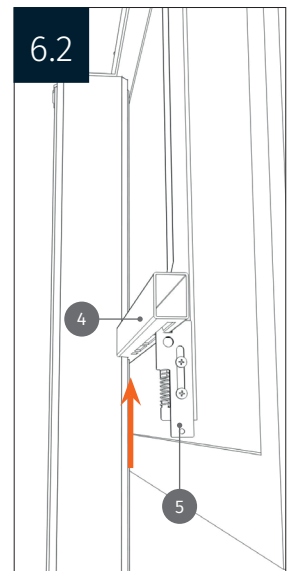

MOUNTING INSTRUCTIONS