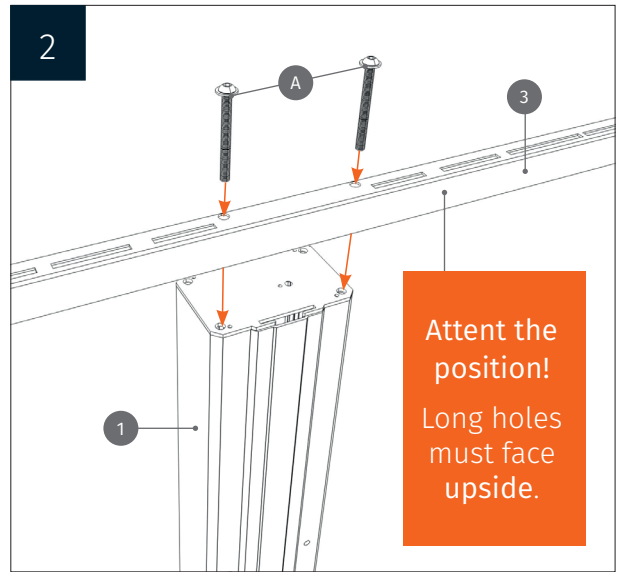

MOUNTING INSTRUCTIONS