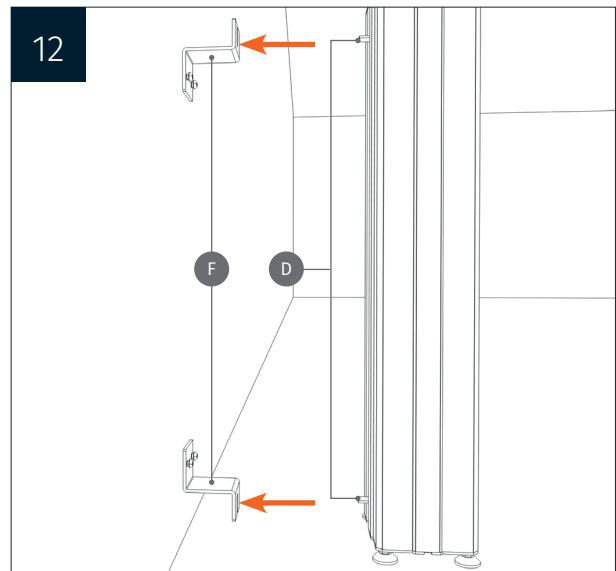

MOUNTING INSTRUCTIONS