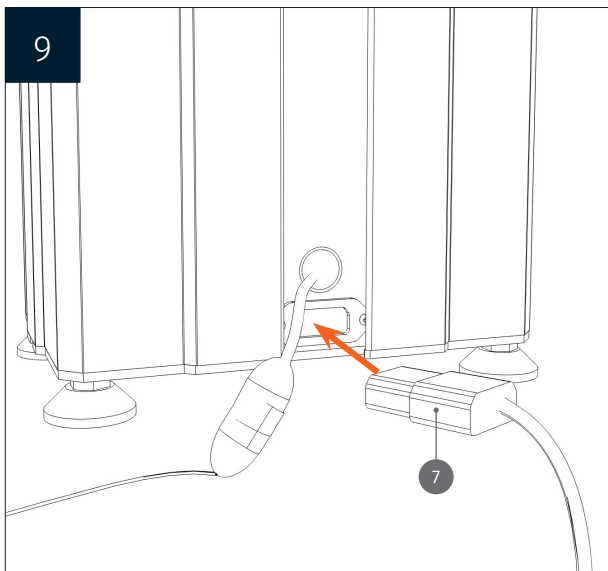

MOUNTING INSTRUCTIONS