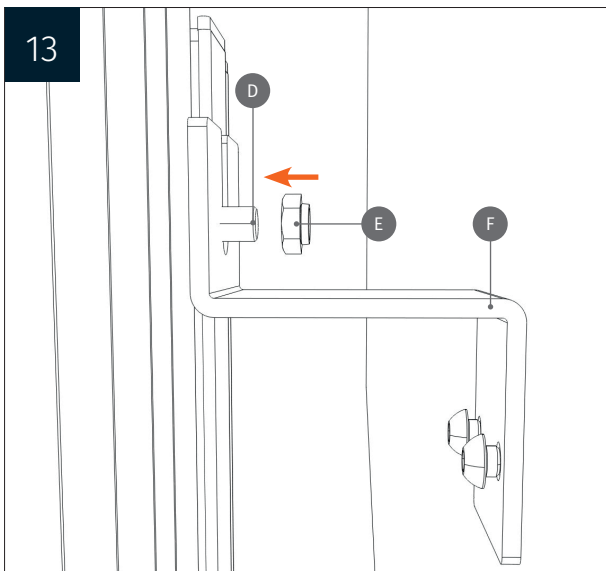

MOUNTING INSTRUCTIONS