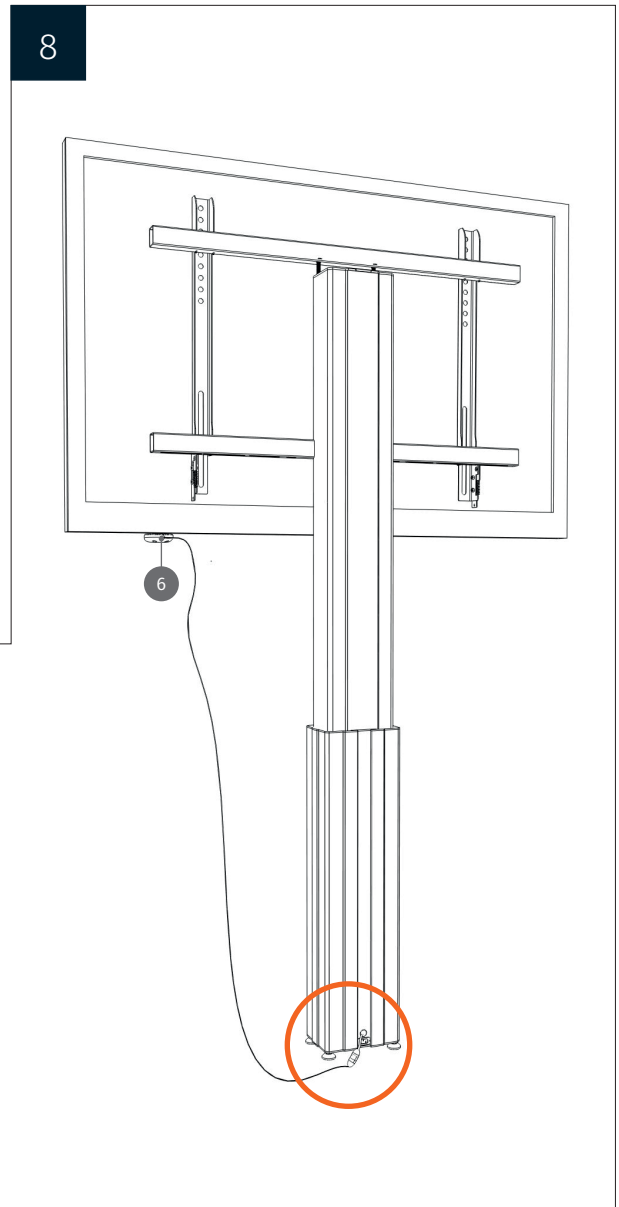

MOUNTING INSTRUCTIONS