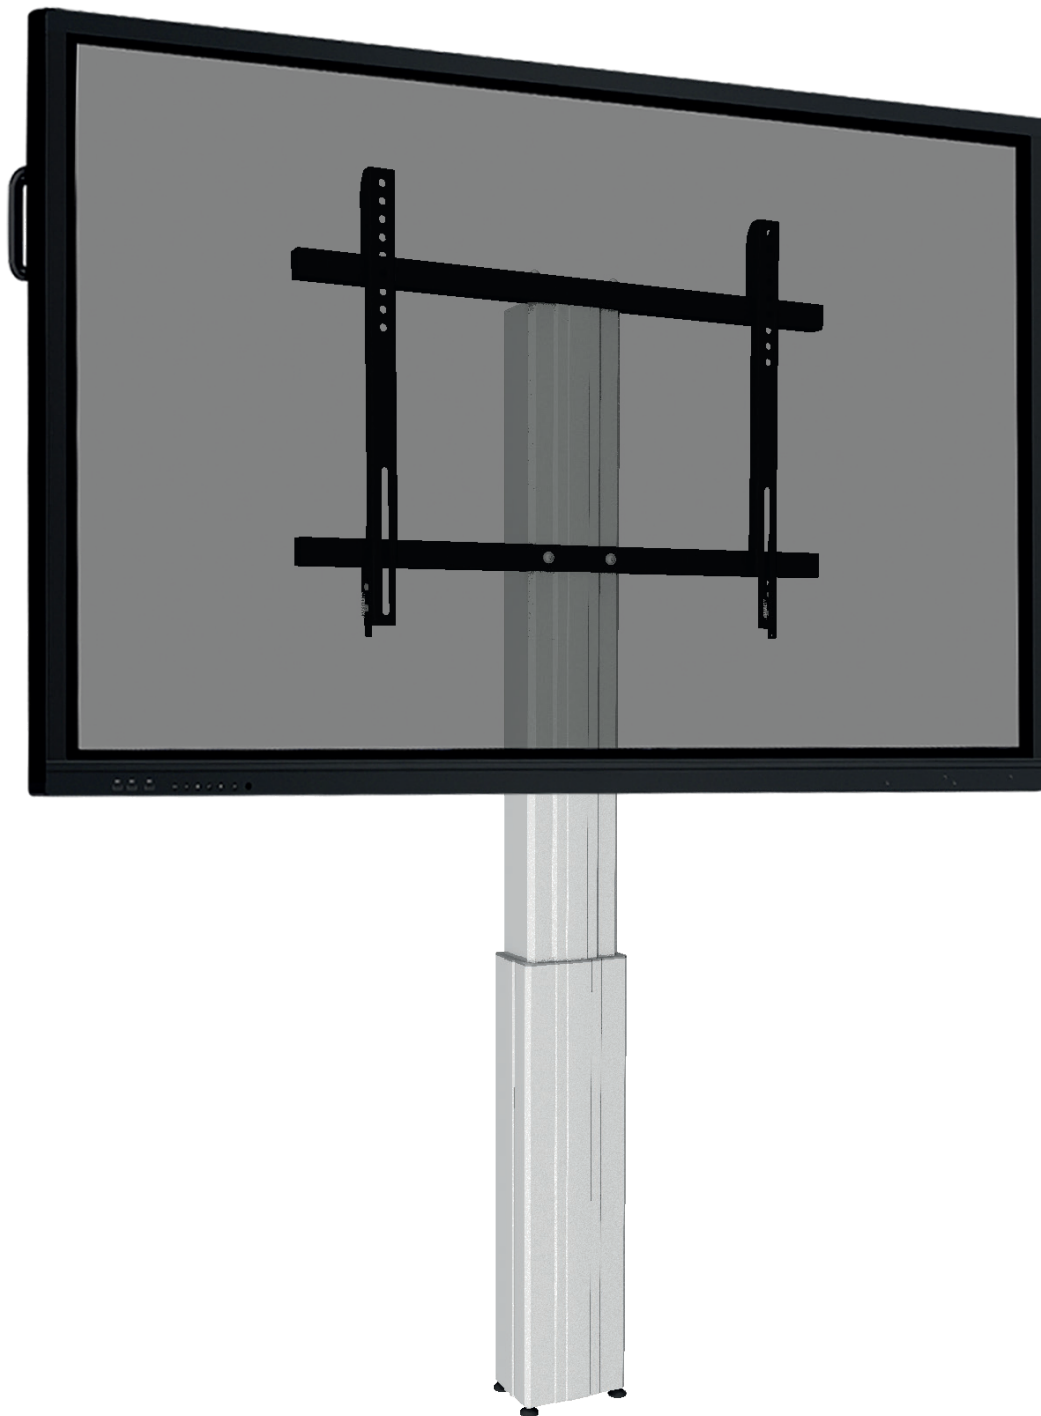

Height adjustable wall mount „Lite“  
with 50 cm of vertical travel