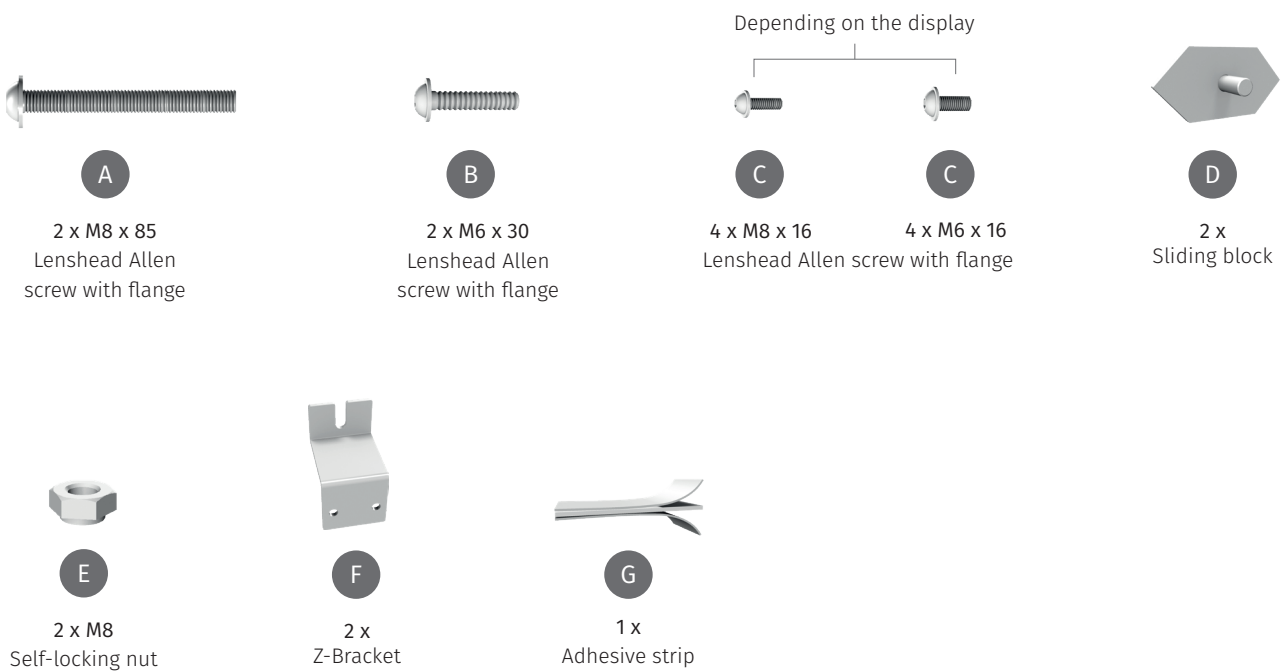

PACKAGE CONTENTS