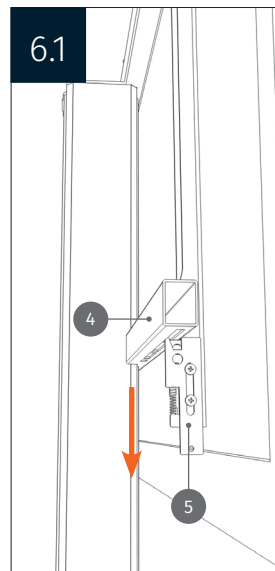

MOUNTING INSTRUCTIONS