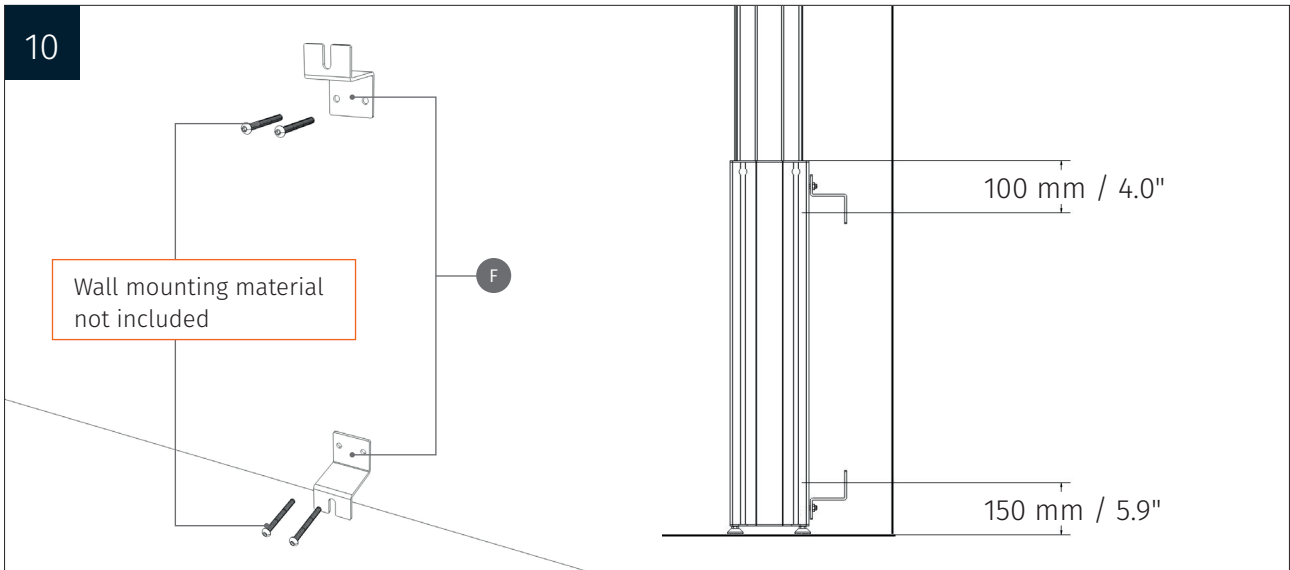

MOUNTING INSTRUCTIONS