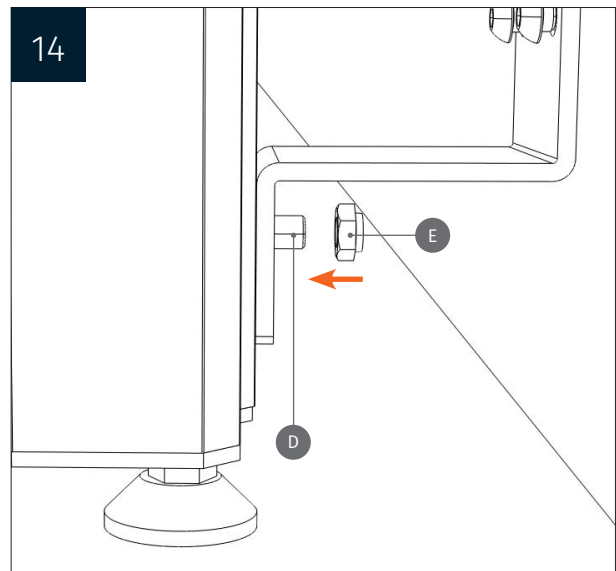

MOUNTING INSTRUCTIONS