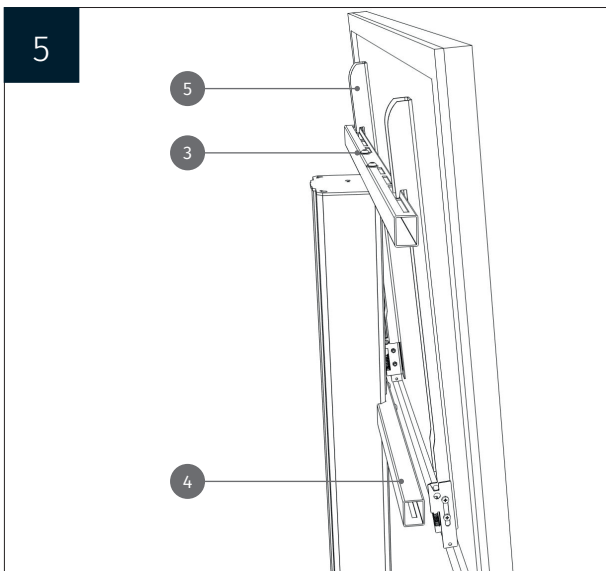

MOUNTING INSTRUCTIONS