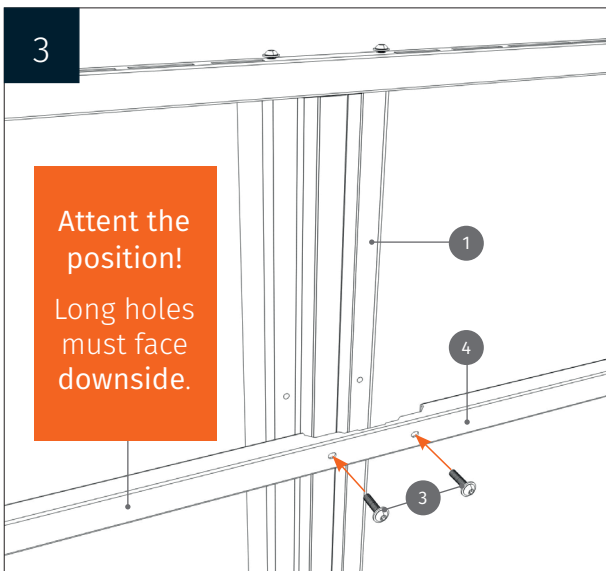

MOUNTING INSTRUCTIONS