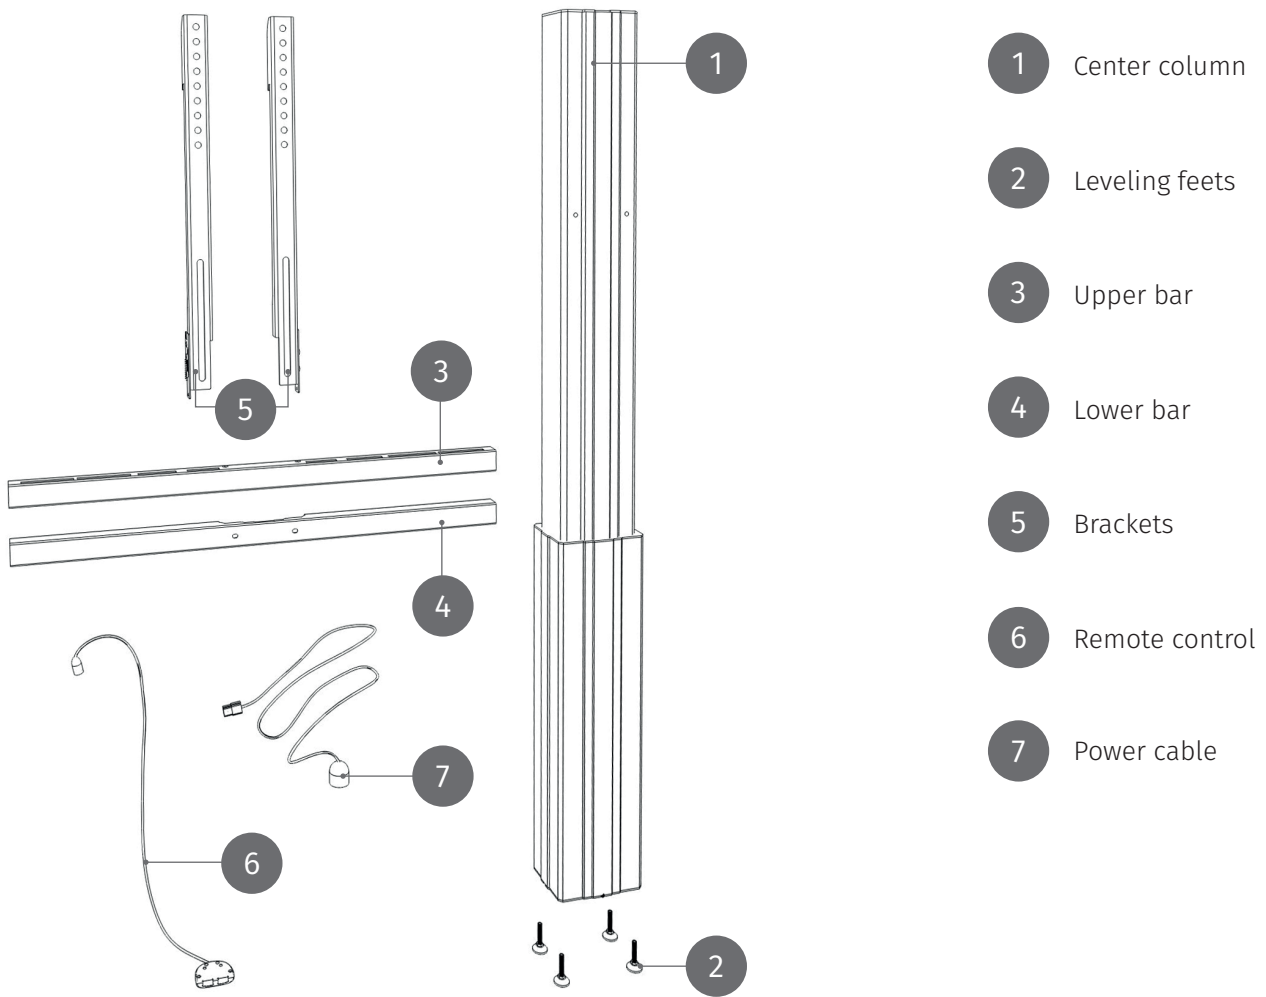

Height adjustable wall mount „Lite“  
with 50 cm of vertical travel

# MOUNTING INSTRUCTIONS