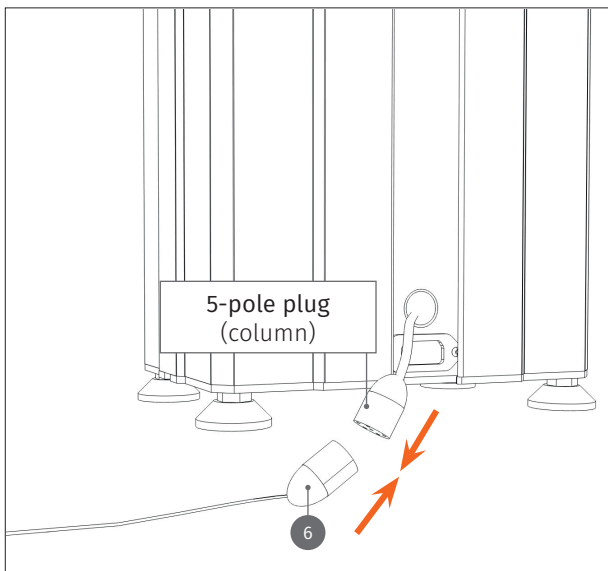

MOUNTING INSTRUCTIONS