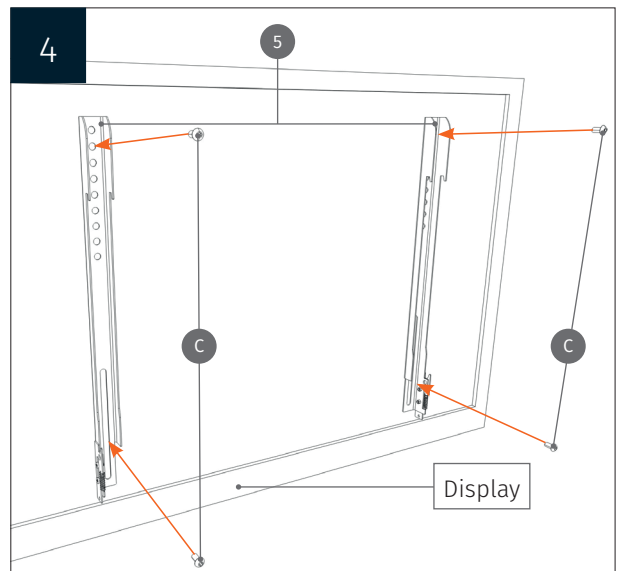

MOUNTING INSTRUCTIONS