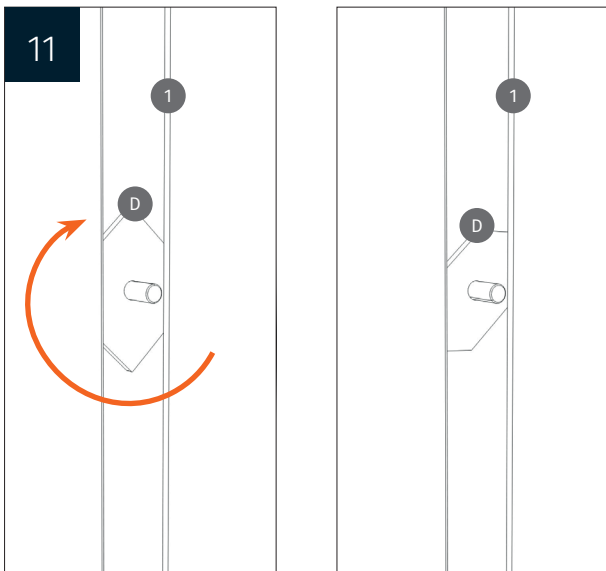

MOUNTING INSTRUCTIONS