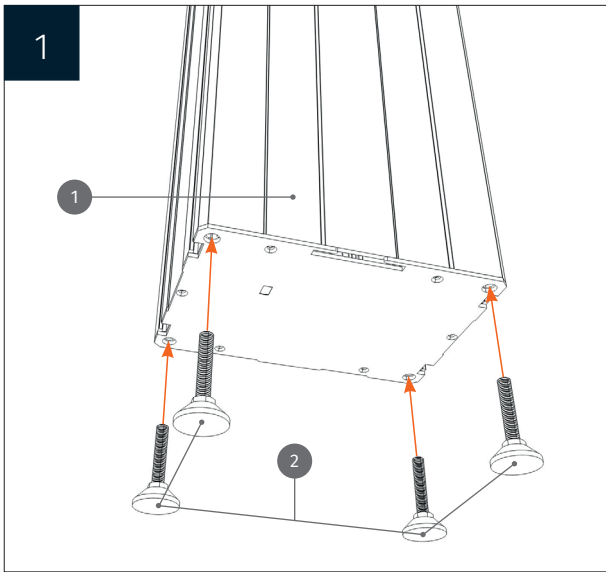

MOUNTING INSTRUCTIONS