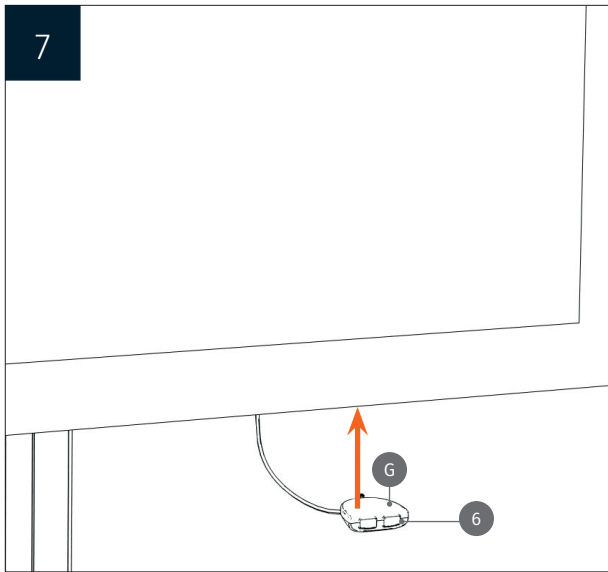

MOUNTING INSTRUCTIONS